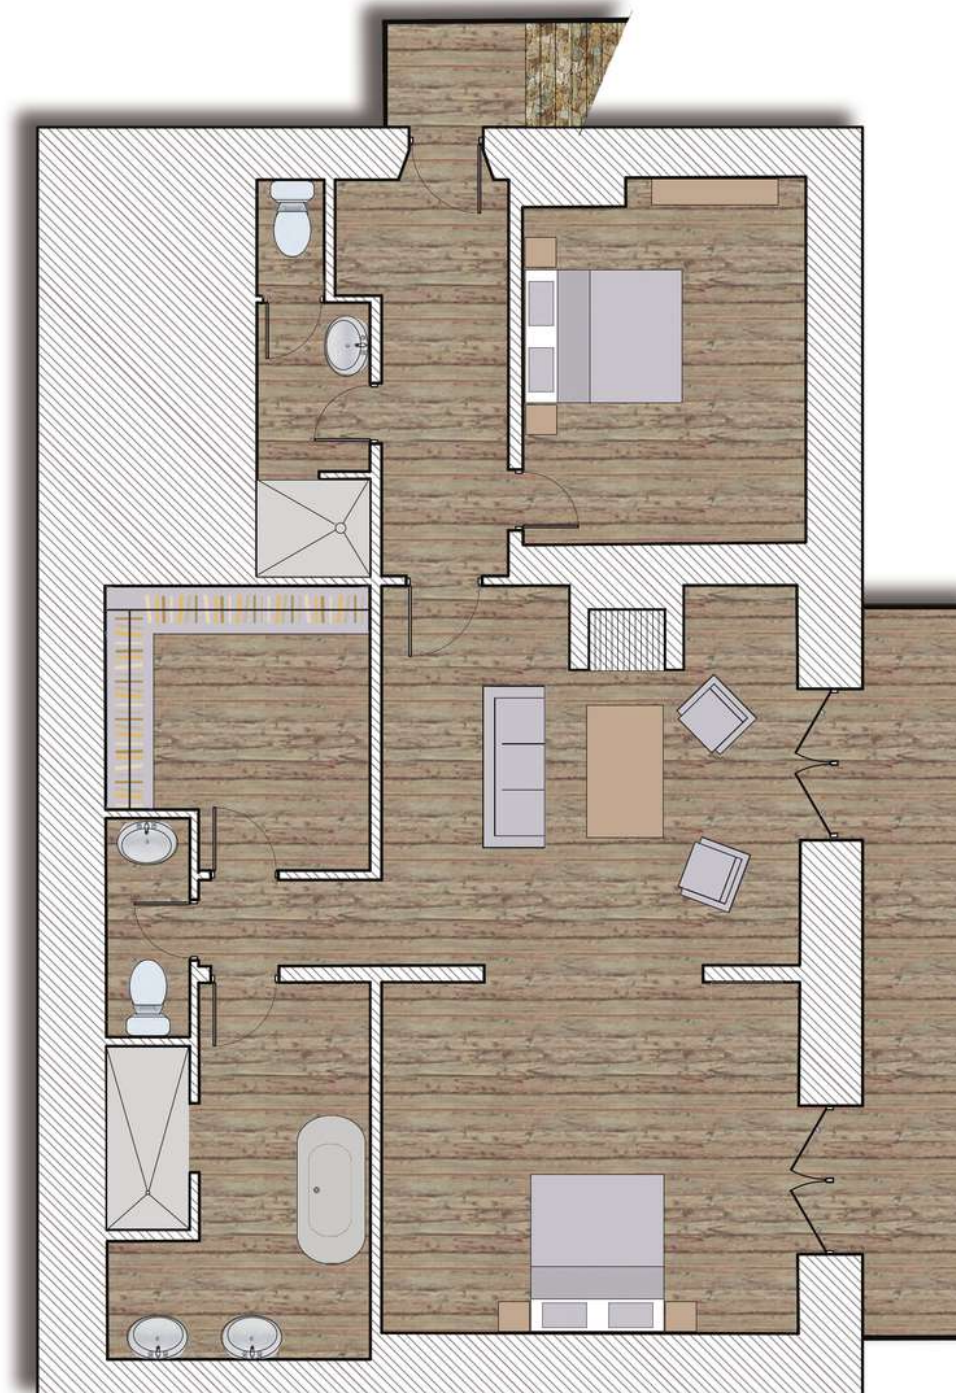

# Murtoli Suite

DOMAINE DE MURTOLO

- a master bedroom (200x200 separable bed) equipped with a smart TV. A large bay window opens towards its balcony.
  - a large dressing room and a courtesy area,
  - a bathroom with walk-in shower, bathtub and separate toilet,
  - a living room adjoining the large bedroom with a bay window and balcony as well as a fireplace and smart TV,
- The master bedroom and its living room offer a view over the courtyard of the farm and its centenary olive trees.
- a second bedroom (160x200 large bed) with sloping ceilings offers a smart TV and an ensuite bathroom with walk-in shower and separate toilet

## MURTOLI SUITE

Located on the first floor of the farm building, the Murtoli suite offers a total area of 135 sqm (1453 sqft) and will welcome you in the most comfortable and modern atmosphere. Fully air-conditioned, it boasts: