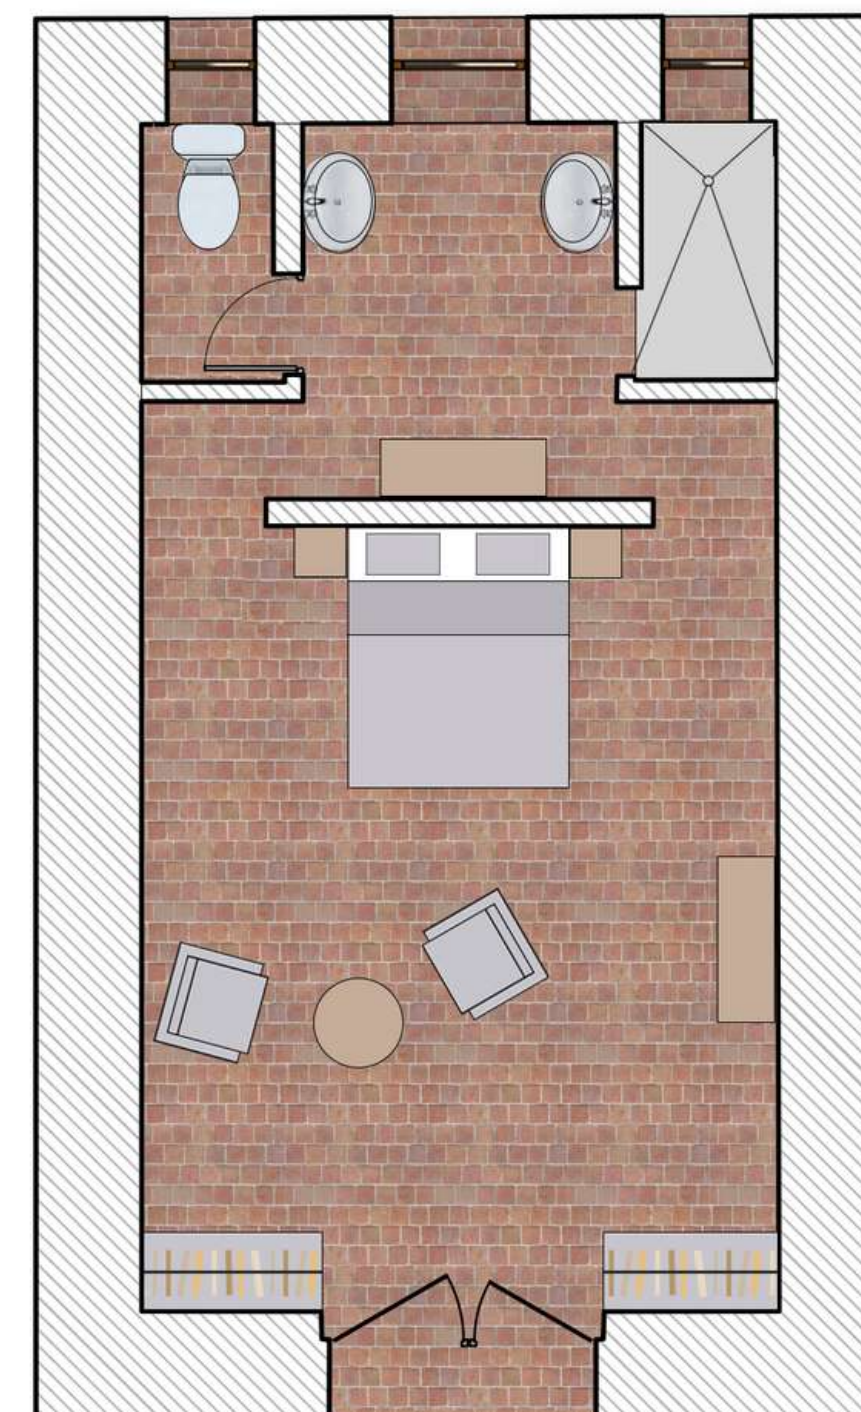

HOTEL DE LA FERME

Ferrola
Premium Room

DOMAINE DE MURTOLI

HOTEL DE LA FERME

Ferrola Premium Room

DOMAINE DE MURTOLI

Fully air-conditioned, it offers a kind of "loft" space:

- a sitting area with smart TV, a wood-burning stove and a terrace in the courtyard,
- a sleeping area (200x200 separable bed) open onto the bathroom with walk-in shower and separate toilet.

FERROLA PREMIUM ROOM

Located on the ground floor by the courtyard side, the premium room FERROLA offers an area of 50 sqm (538 sqft) and will welcome you in the most comfortable and modern atmosphere.